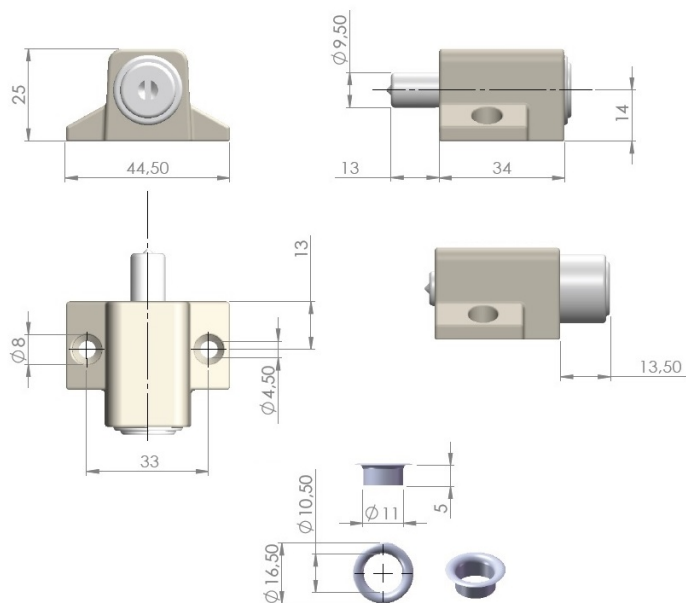

PRODUCT SHEET

Description:

Window Push Lock 280, $\varnothing 19$, White, KA G02 (A01), CK SISO, W/ Sleeve

Item number:

14.02.998-0

Units	Box	Carton	HS Code	Barcode
Pcs.	12	120	8301300000	
				5704866034210